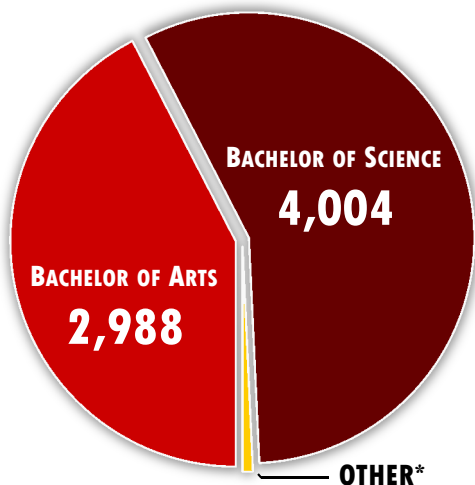

UMD UNDERGRADUATE DEGREE SUMMARY

FY 2012 BACHELORS DEGREES AWARDED: **7,044**

Degrees are reported based on the fiscal year. The degree data below represents the degrees awarded from July 1, 2011 through June 30, 2012.

DEGREES AWARDED:

* OTHER includes Bachelor of Landscape Architecture (14), Bachelor of Music (24), and Bachelor of Music Education (14)

DEGREES AWARDED by RACE/ETHNICITY & GENDER:

	Female	Male	TOTAL	
White:U.S.	1,866	2,255	4,121	58.5%
Black or African American:U.S.	481	310	791	11.2%
Asian:U.S.	556	577	1,133	16.1%
American Indian or Alaska Native:U.S.	7	9	16	0.2%
Native Hawaiian or Other Pacific Islander:U.S.	3	12	15	0.2%
Hispanic:U.S.	272	193	465	6.6%
Unknown:U.S.	70	88	158	2.2%
Two or More:U.S.	94	67	161	2.3%
Foreign	98	86	184	2.6%
TOTAL	3,447	3,597	7,044	100%