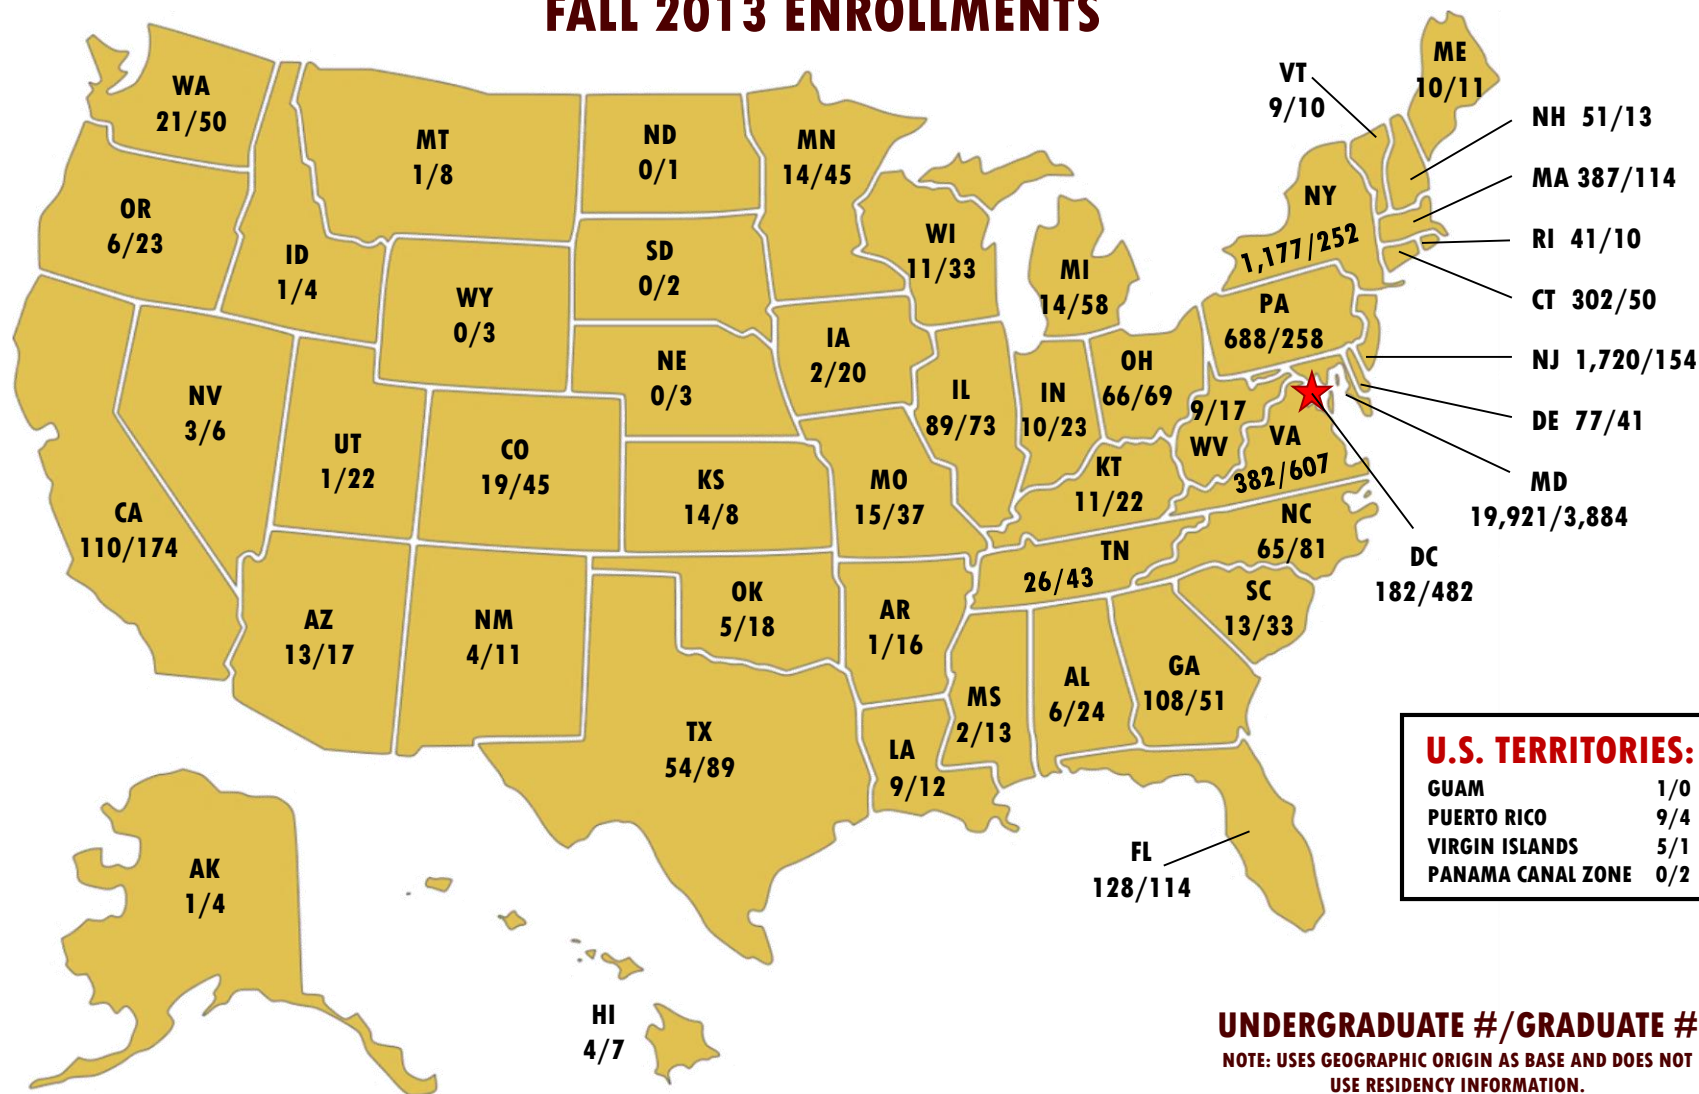

WHERE UMD STUDENTS COME FROM: U.S. ENROLLMENTS BY STATE

FALL 2013 ENROLLMENTS

U.S. TERRITORIES:

GUAM	1/0
PUERTO RICO	9/4
VIRGIN ISLANDS	5/1
PANAMA CANAL ZONE	0/2

UNDERGRADUATE #/GRADUATE #
 NOTE: USES GEOGRAPHIC ORIGIN AS BASE AND DOES NOT USE RESIDENCY INFORMATION.

TOP STATES (EXCLUDING MARYLAND)

UNDERGRADUATE STUDENTS: NEW JERSEY (1,720) · NEW YORK (1,177) · PENNSYLVANIA (688) · MASSACHUSETTS (387) · VIRGINIA (382)

GRADUATE STUDENTS: VIRGINIA (607) · DISTRICT OF COLUMBIA (482) · PENNSYLVANIA (258) · NEW YORK (252) · CALIFORNIA (174)