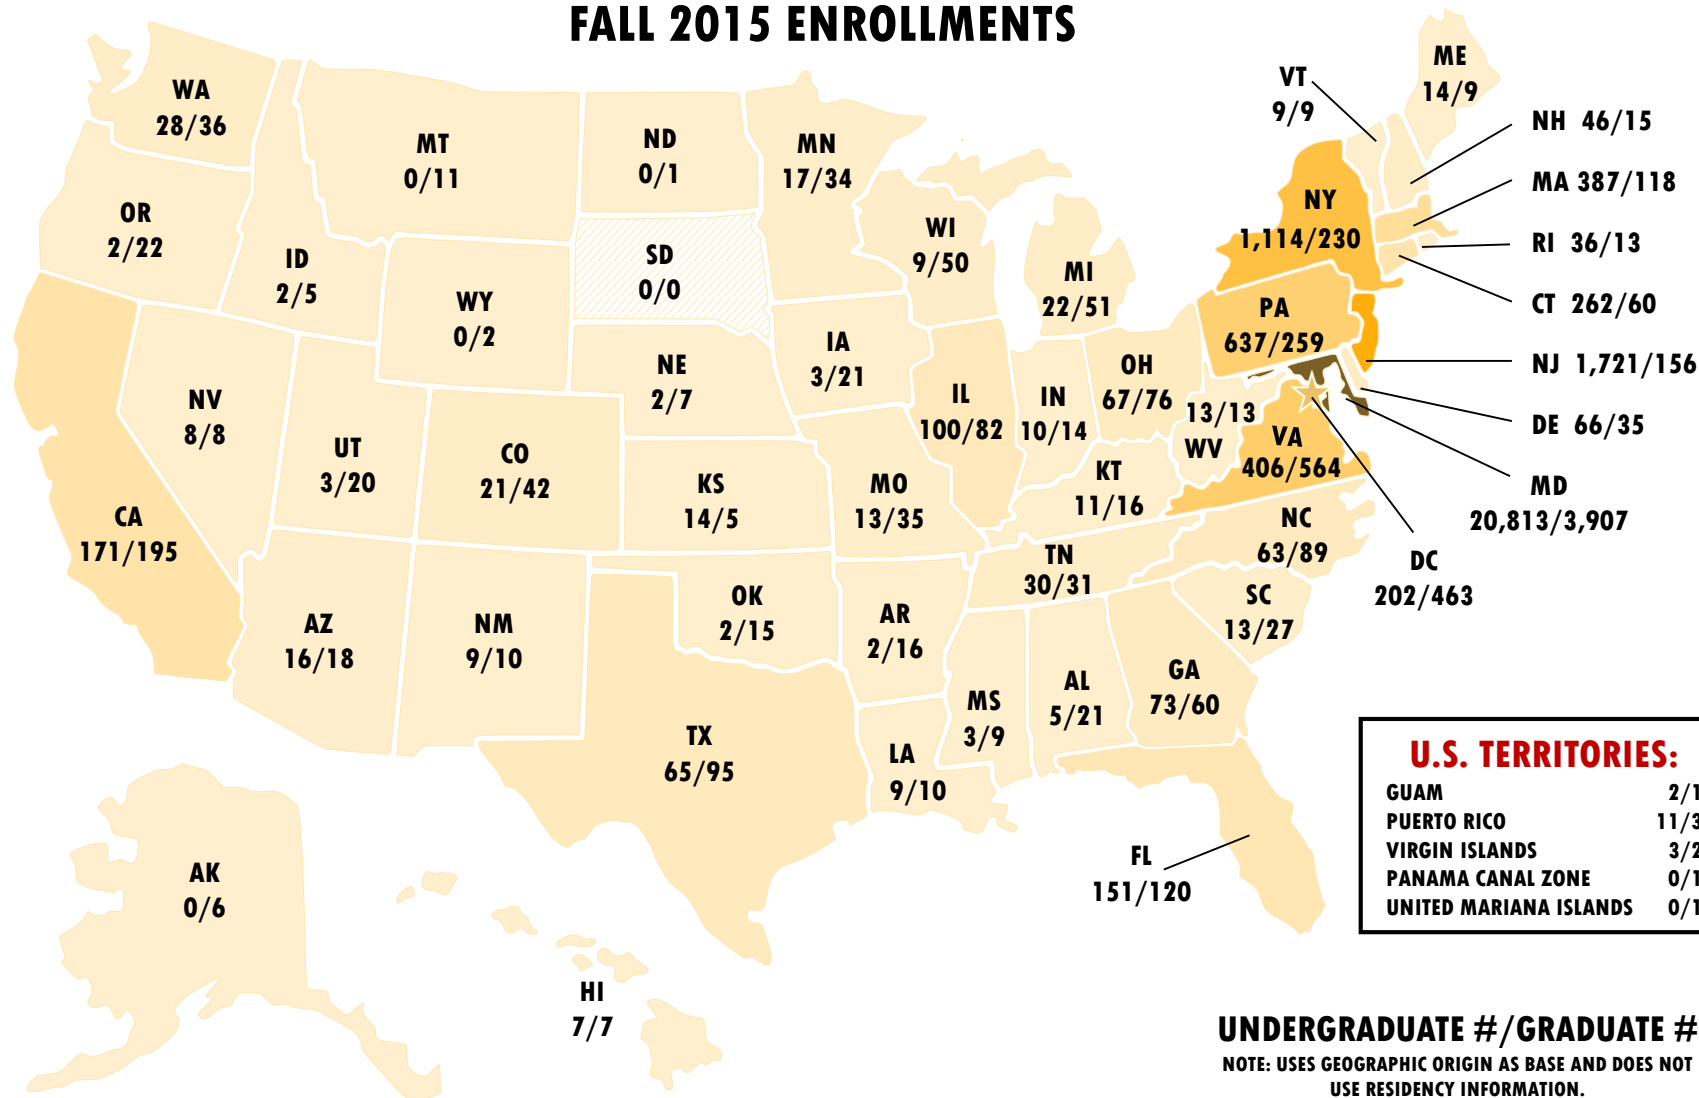

# WHERE UMD STUDENTS COME FROM: U.S. ENROLLMENTS BY STATE

## FALL 2015 ENROLLMENTS

## TOP STATES (EXCLUDING MARYLAND)

**UNDERGRADUATE STUDENTS:** NEW JERSEY (1,721) · NEW YORK (1,114) · PENNSYLVANIA (637) · VIRGINIA (406) · MASSACHUSETTS (387)

**GRADUATE STUDENTS:** VIRGINIA (564) · DISTRICT OF COLUMBIA (463) · PENNSYLVANIA (259) · NEW YORK (230) · CALIFORNIA (195)