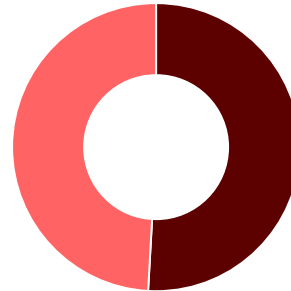

UNIVERSITY OF MARYLAND - CAMPUS OVERVIEW

12 ACADEMIC COLLEGES AND SCHOOLS

104 Bachelor Degree Programs

115 Master Degree Programs

84 Doctoral Degree Programs

40,792
STUDENTS

Fall 2022

30,353
Undergraduates

10,439
Graduate Students